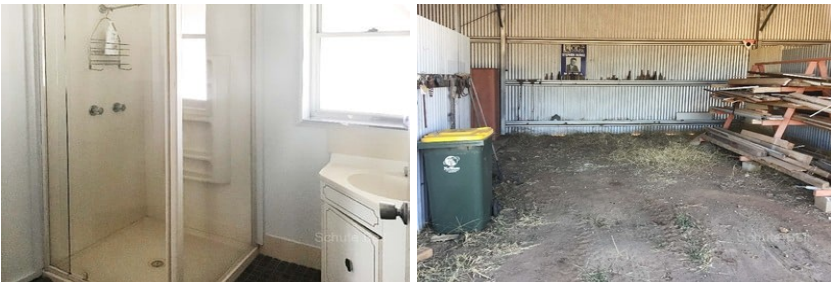

Hard to get

Price : LEASED

3 1 2

3 Bedroom, 1 bathroom farm house for rent approximately 5km outside of Peak Hill. Has a good wood fireplace, window mounted air-con in the main bedroom. The house has solar panels to reduce electricity costs.

***** TENANCY APPLICATION *****
<http://www.schutebell.com.au/property-management/>

Inspection by appointment only

This information has been obtained from our vendor(s) and third parties. We make no representations to its accuracy. All computer images, maps and photographs are indicative only. We are merely passing the information on. Interested parties should make their own enquiries.

Inspections by appointment only

Please contact the agent for a private inspection