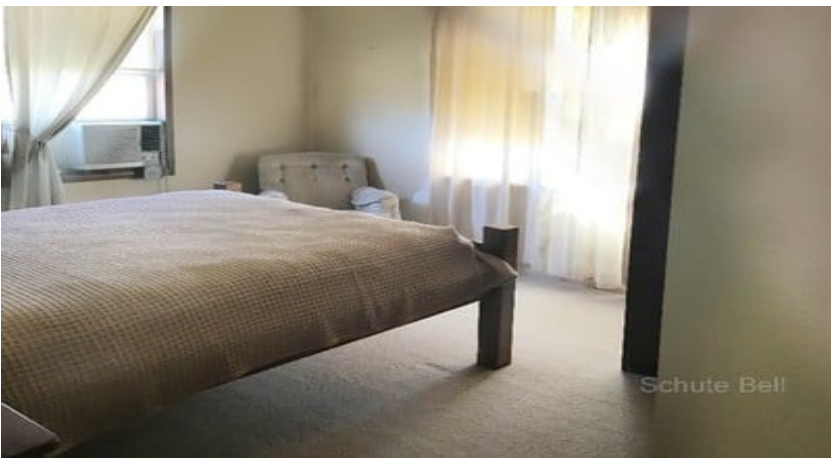

Representative Kerry Klintworth Shannon Webb Property ID 7347457

Schute Bell Property

Sydney Office
Ph: (02) 9892 0700
www.schutebell.com.au