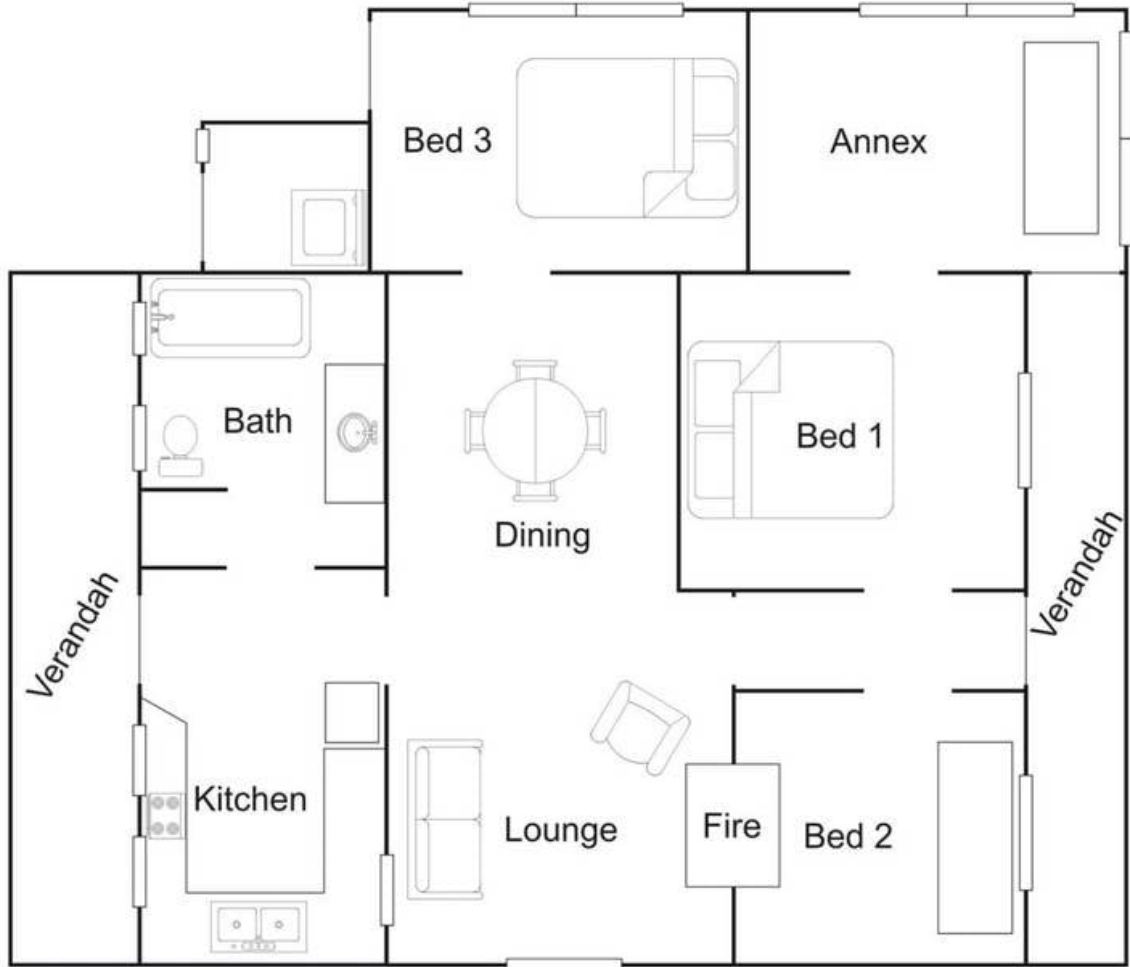

This information has been obtained from our vendor(s) and third parties. We make no representations to its accuracy. All computer images, maps and photographs are indicative only. We are merely passing the information on. Interested parties should make their own enquiries.